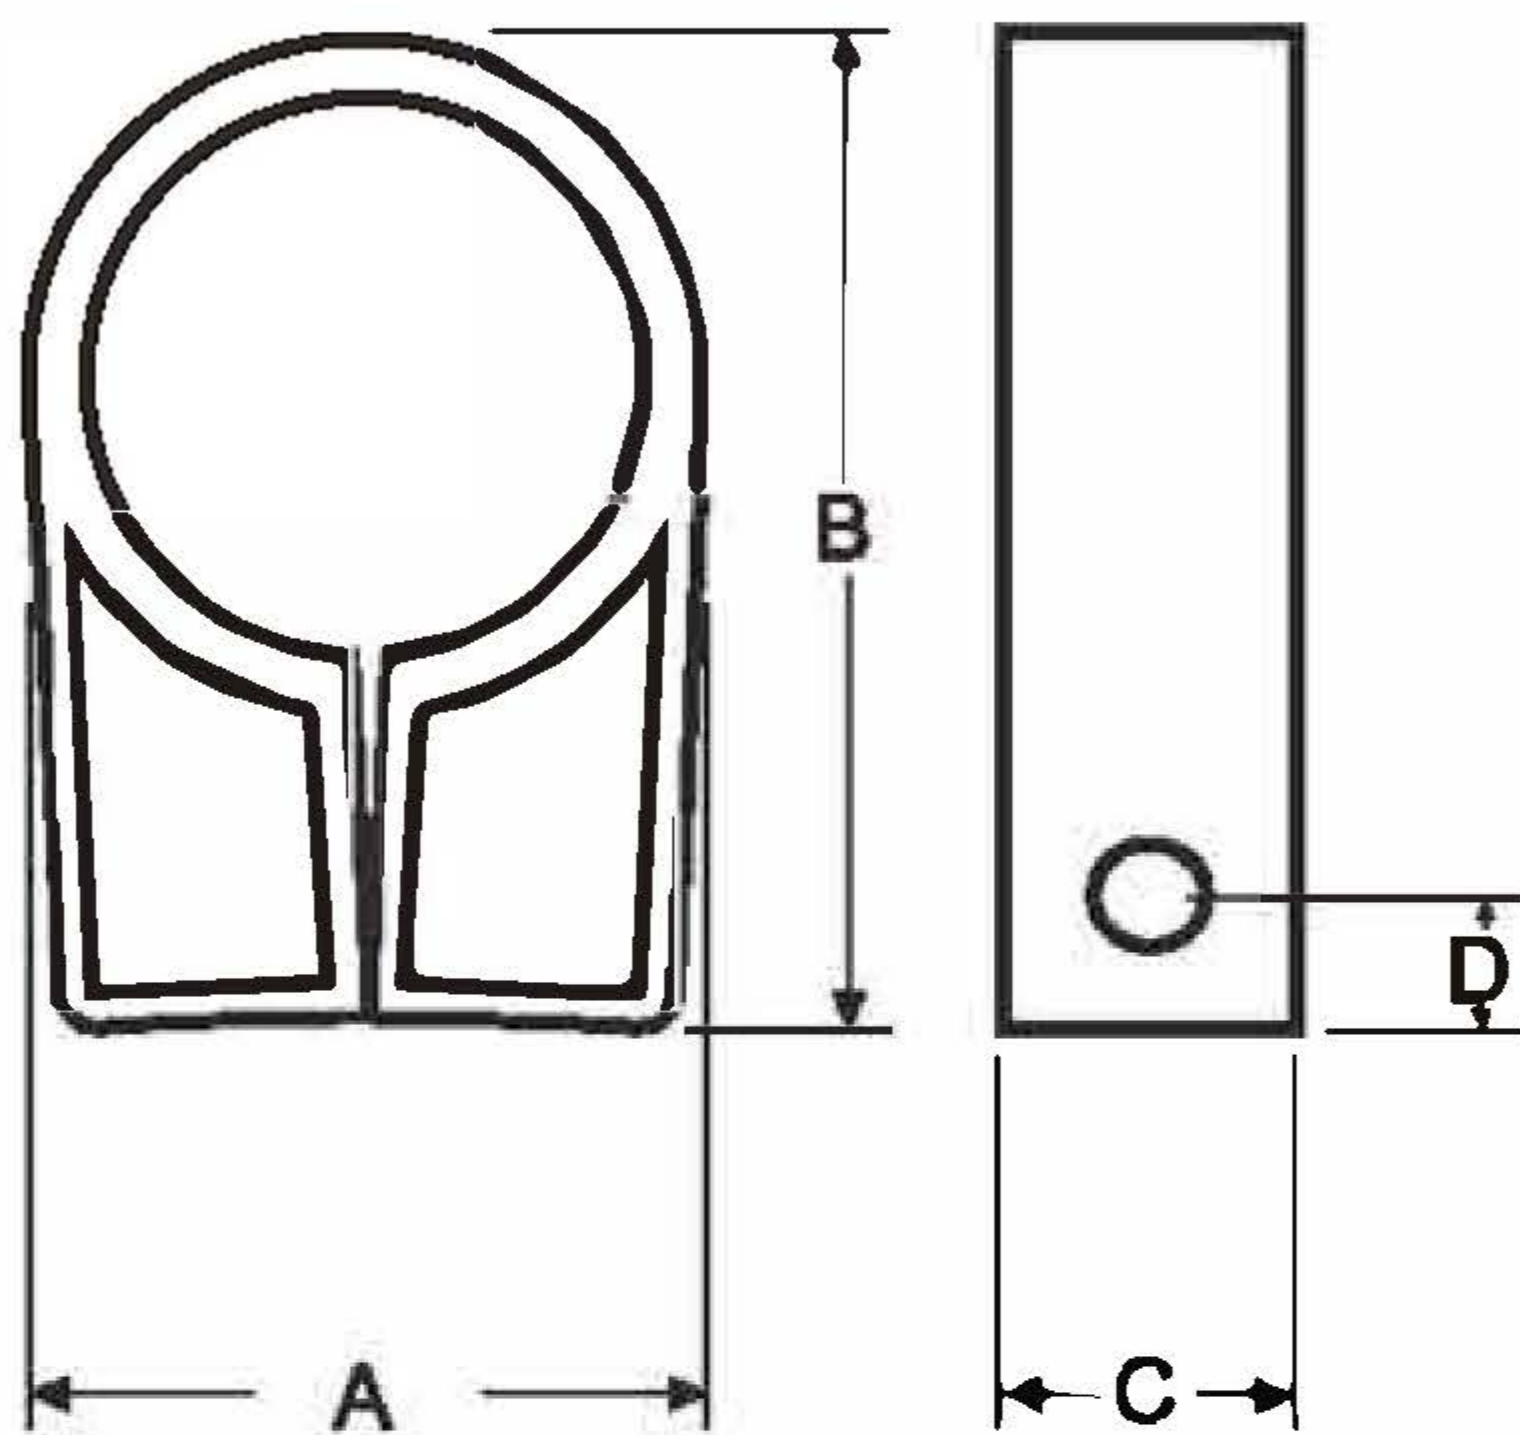

CLINGSTRAP Cable Cleat

The **CLINGSTRAP Cable Cleat** is a comprehensive range of single fixing cable cleats to provide a simple, but strong means of securing cables. Suitable for use with cables or pipes up to 50.8mm in diameter.

Cleat Code	Cable Range		Stud Hole Size	Dimensions				Box QTY
	Min	Max		A	B	C	D	
C3LS	5.0	7.6	m6	12.0	25.0	15.0	6	5000
C4LS	7.7	10.0	m6	14.0	27.0	15.0	7	5000
C5LS	10.1	12.7	m6	16.0	29.0	15.0	8	4500
C6LS	12.6	15.2	m6	19.0	32.0	15.0	8	3500
C7LS	15.1	17.8	m6	23.0	36.0	16.0	8	2500
C8LS	17.7	20.3	m6	24.0	38.0	19.0	8	1800
C9LS	20.2	22.8	m6	27.0	42.0	19.0	8	1400
C10LS	22.7	25.4	m6	31.0	45.0	19.0	8	1200
C11LS	25.3	27.7	m10	33.0	50.0	22.0	9	800
C12LS	27.6	30.5	m10	38.0	58.0	24.0	11	500
C14LS	30.4	35.5	m10	44.0	64.0	25.0	11	500
C16LS	35.4	40.6	m10	49.0	70.0	25.0	11	350
C18LS	40.5	45.7	m10	53.0	74.0	25.0	11	300
C20LS	45.6	50.8	m10	57.0	80.0	26.0	11	300